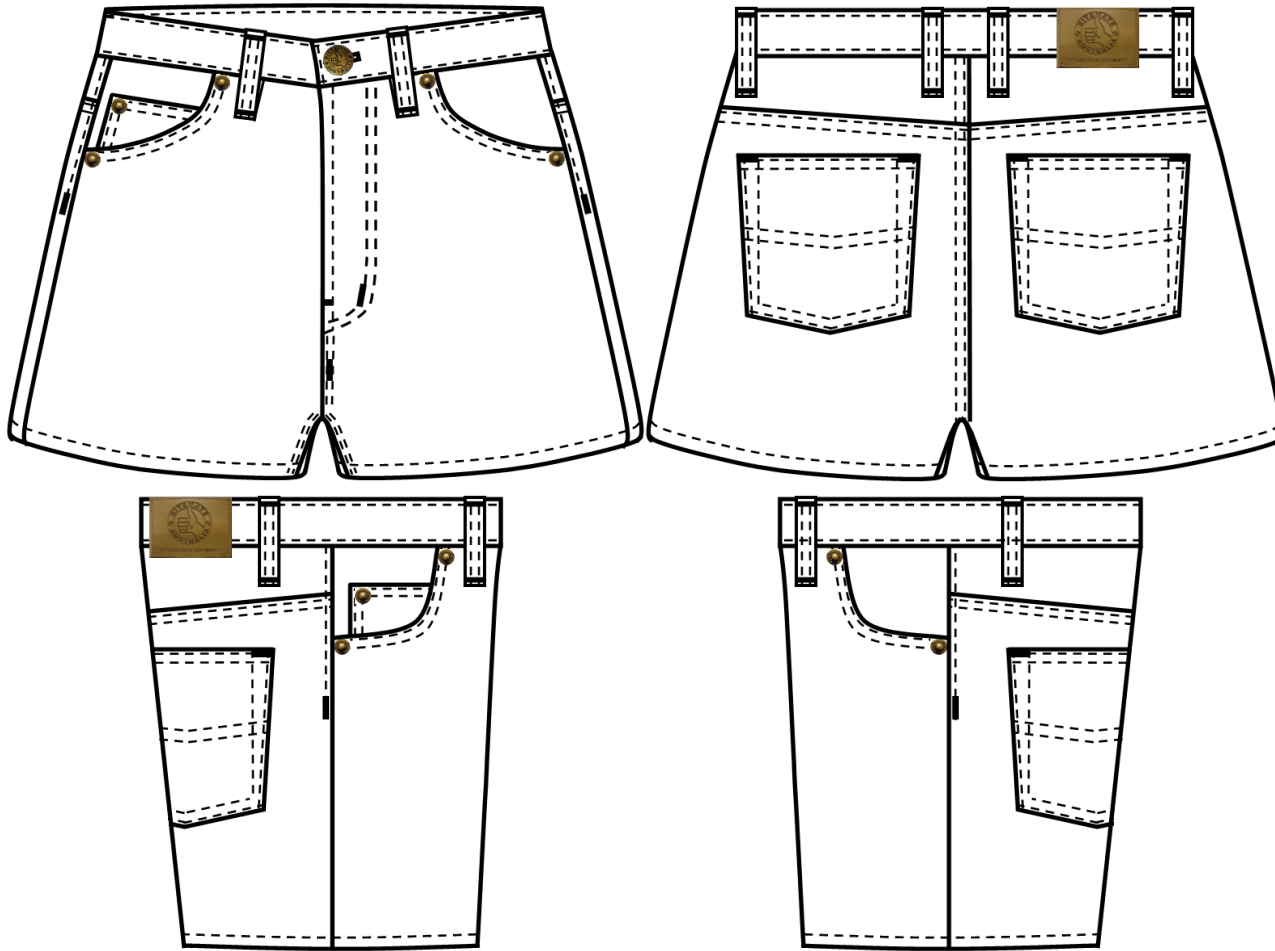

**PILBARA  
COLLECTION**  
by RITEMATE AUSTRALIA

**RMX**

**Ritemate Workwear Bottom**

**RM112TSD Denim Trucker Short (Jean Short)**

**COMMERCIAL IN CONFIDENCE**

**Features**

- Superior Garment Assembly, Twin Needle Stitching and Bar-tacks for Extra Strength
- Stretch Denim for Easy Wear and Comfortable Fit
- Quality YKK Zippers

**Fabric**

Cotton / Elastane Denim 13.75OZ with stone wash

**Colour**

Stone Wash Blue

**Tape Configuration** Nil

**Hi Visibility Application**

Day time

Night time

**Size Range**

72 - 127

**Fabric Quality**

Dimension Stability		+/-3%
Colour Fastness to Washing	Colour Change	4
	Colour Staining	4-5
Colour Fastness to Rubbing	Dry	3-4
	Wet	2-3
Colour Fastness to Light		4-5
Tearing Strength	Warp	>=25 min N
	Weft	>=21 min N

Stone Wash Blue

**Measurement Table**

Major Points	72	77	82	87	92	97	102	107	112	117	122	127		
1/2 Waist	36	38.5	41	43.5	46	48.5	51	53.5	56	58.5	61	63.5		
1/2 Hip	45	47.5	50	52.5	55	57.5	60	62.5	65	67.5	70	72.5		
Inseam	10	10	10	10	10	10	10	10	10	10	10	10		
Outleg	34	35	36	37	38	39	40	41	42	43	44	45		
1/2 Leg Opening	25	26.5	28	29	31	32.5	34	35.5	37	38.5	40	41.5		