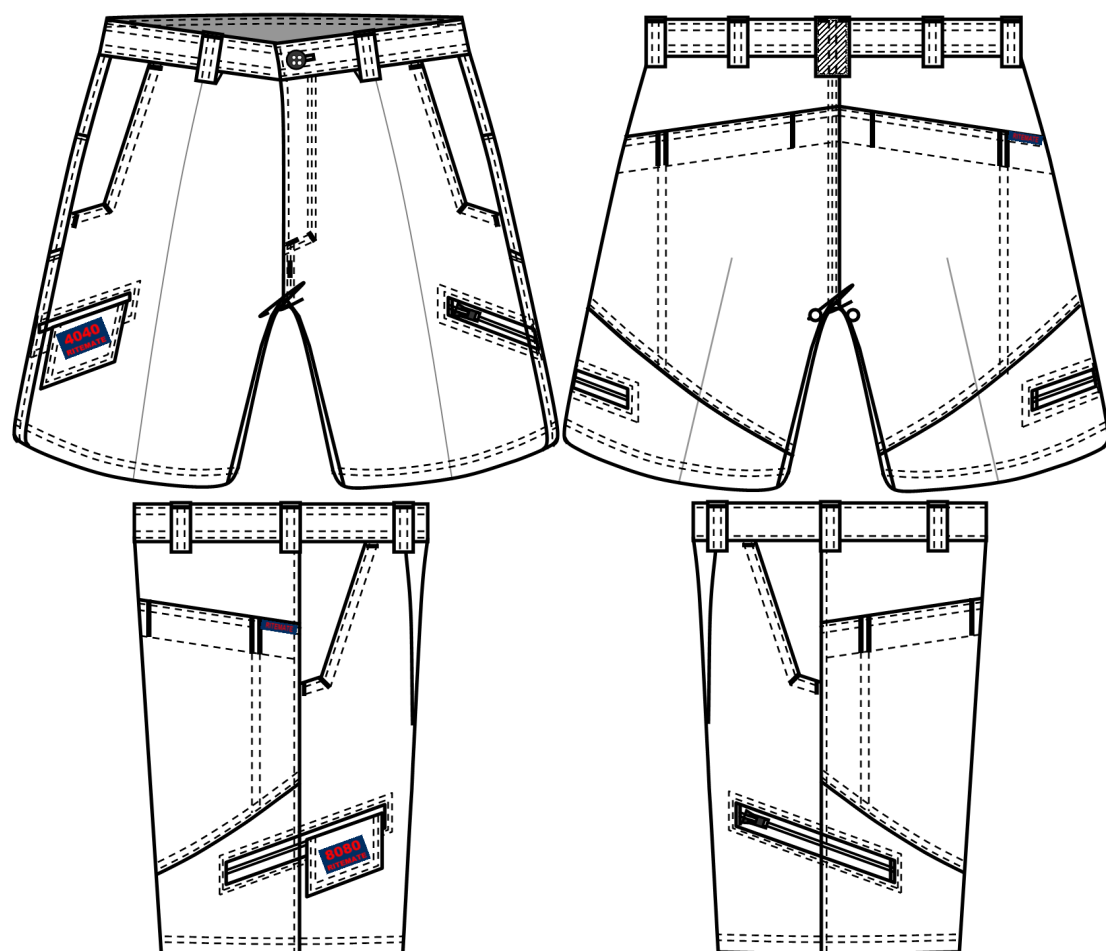

Ritemate Workwear Bottom
RM4040 Unisex Light Weight Cargo

COMMERCIAL IN CONFIDENCE

Navy

Khaki

Black

UPF 50+

Features

- Superior Garment Assembly, Twin Needle Stitching and Bar-tacks for Extra Strength
- Garment Wash for Soft Finish and Superior Comfort
- Classic and Functional Cargo Pockets
- Quality YKK Zippers
- AS 4399:2020 Standard for UPF50+

4040 RITEMATE

Fabric

Cotton Twill, 190gsm

Colour

Black Khaki Navy

Tape Configuration Nil

Hi Visibility Application

Day time Night time

Size Range

Men's Size 67 – 127
67 is available in Navy only
Ladies sizes 6 – 24
6 is available in Navy only

Fabric Quality		
Dimension Stability		+/-3%
Colour Fastness to Washing	Colour Change	4
	Colour Staining	4-5
Colour Fastness to Rubbing	Dry	3-4
	Wet	2-3
Colour Fastness to Light		4-5
Tearing Strength	Warp	>=18 min N
	Weft	>=15 min N
UPF (AS 4399:2020)		50+

Measurement Table

Ladies Size	6	8	10	12	14	16	18	20	22	24			
Men's Size	67	72	77	82	87	92	97	102	107	112	117	122	127
1/2 Waist	34	36.5	39	41.5	44	46.5	49	51.5	54	56.5	59	61.5	64
1/2 Hip	48.5	51	53.5	56	58.5	61	63.5	66	68.5	71	73.5	76	78.5
Inseam	25.5	25.5	25.5	25.5	25.5	25.5	25.5	25.5	25.5	25.5	25.5	25.5	25.5
Outleg	49	50	50.5	51.5	52	52.5	53.5	54	54.5	55	56	56.5	57
1/2 Leg Opening	27.5	28.5	29.5	30.5	31.5	32.5	33.25	33.75	34.5	35.75	36	36.75	37.5